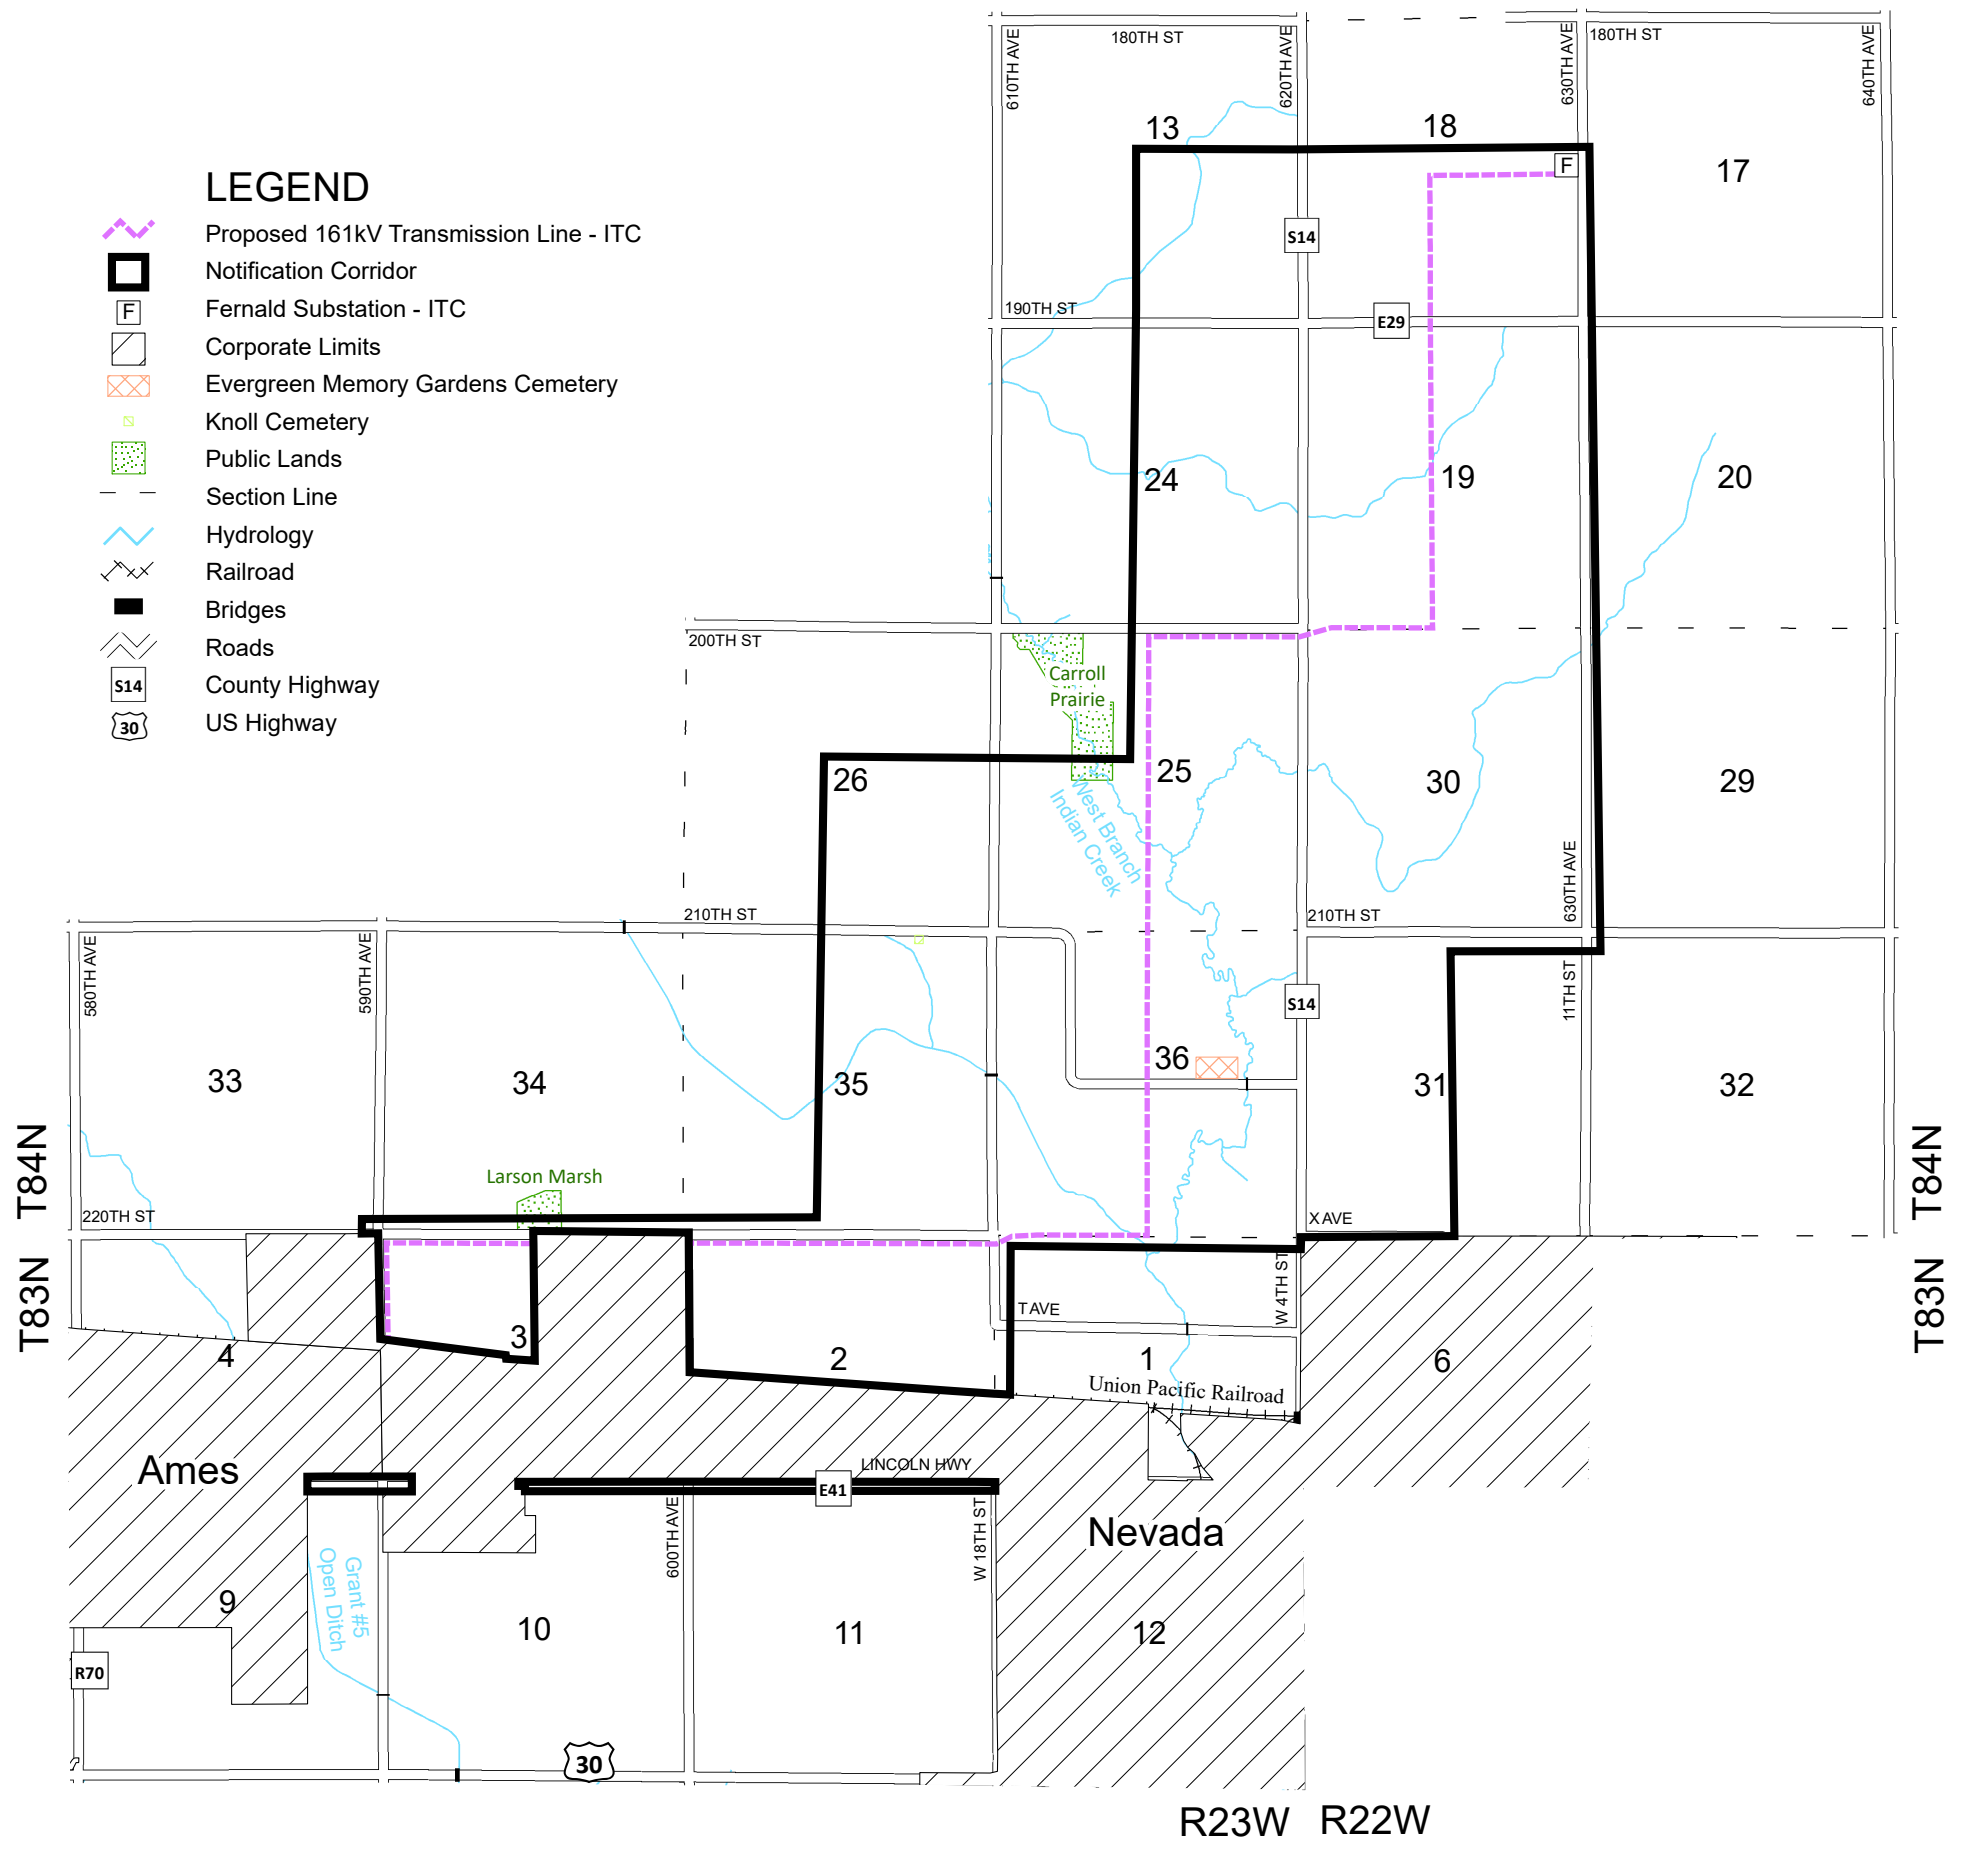

R23W R22W

LEGEND

-  Proposed 161kV Transmission Line - ITC
-  Notification Corridor
-  Fernald Substation - ITC
-  Corporate Limits
-  Evergreen Memory Gardens Cemetery
-  Knoll Cemetery
-  Public Lands
-  Section Line
-  Hydrology
-  Railroad
-  Bridges
-  Roads
-  County Highway
-  US Highway

R23W R22W

Fernald - Prairie View Industrial Center
Proposed 161kV Electric Transmission Line
 Story County, IA

Not To Scale
 Date: 3/21/2024
 Drawing No: Notification Corridor
 Page: 1 of 1